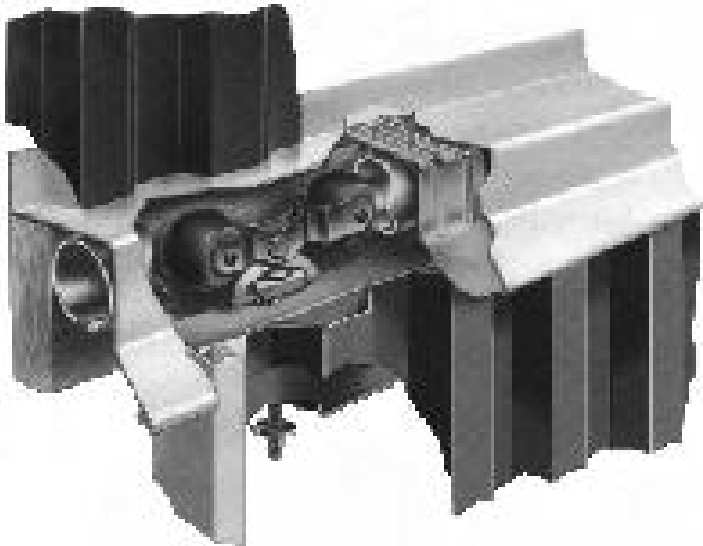

DIRECT METALS INC:

PHONE : 239-573-9888

FAX :239-573-8600

TRACK AND TROLLEY SYSTEMS

DESCRIPTION:

PLEASE CALL YOUR SALESPERSON FOR MORE DETAILS.