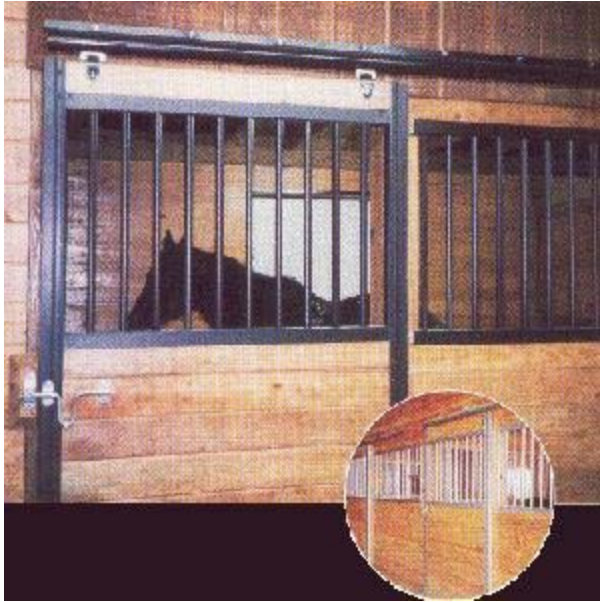

DIRECT METALS INC:

PHONE : 239-573-9888

FAX :239-573-8600

HORSE STALL SYSTEMS

DESCRIPTION:

ALUMINUM OR STEEL KNOCKDOWN HORESTALL SYSTEMS AVAILABLE. PLEASE CALL YOUR SALESPERSON FOR MORE DETAILS.